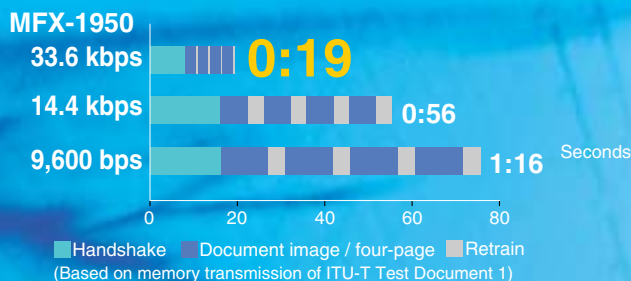

■ **High resolution 600dpi color scanning reproduces a clear image on your PC display.**

■ **Convenient Scan Box feature realizes advanced scanning operation at machine side.**

Color Scan

Super G3 Fax

Super G3 Transmission

MFX-1950 combines a Super G3 (33.6kbps) modem and JBIG compression to realize fast 2-second level transmission speed.

Half Page Reception and Duplex Reception

MFX-1950 combines two of a half-page reception into a single A4 sheet. Duplex reception is also available.