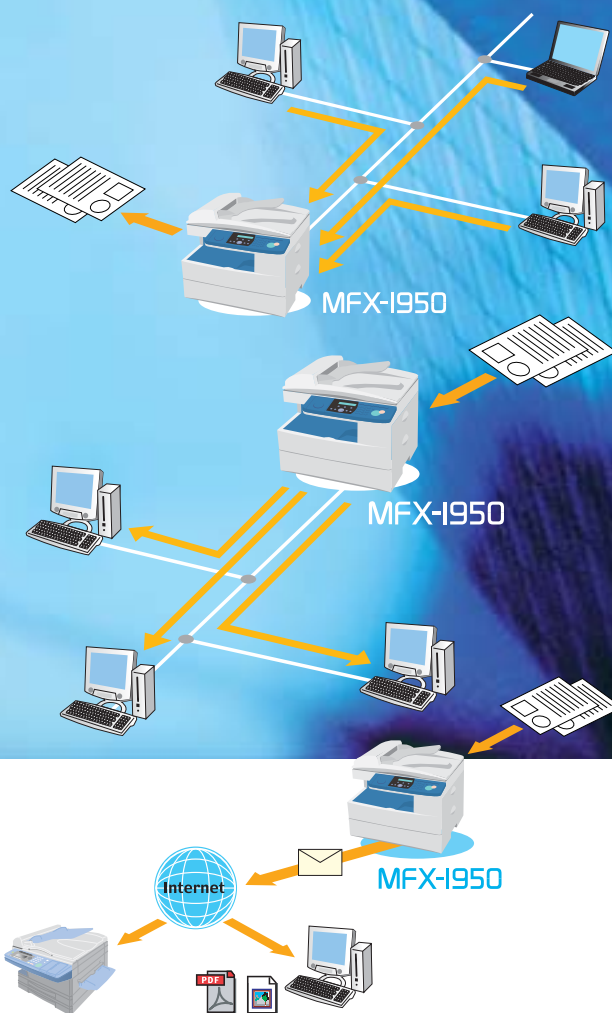

Reliable Paper Handling Design

Reliable paper handling design reduces both scanning and printing paper jams, realizing recommended monthly print volume of up to 5,000 pages.

Duplex Print

- **Ultra fast 19ppm print engine with 600dpi resolution swiftly produces a crisp image.**
- **Standard Duplex Print feature saves paper usage by realizing image output on both sides of a single sheet.**

Pulverized Toner
(Conventional)

Polymerized Toner

Digital Copy

Advanced Paper Handling

- **Reliable 80 pages Auto Document Feeder processes scanning jobs swiftly.**
- **50 pages bypass tray fulfills any demand of special outputs.**
- **250 pages output tray holds sufficient outputs.**
- **High volume 500 pages cassette releases you from frequent replenishing duty.**
- **Duplex print and duplex fax reception contributes to saving paper usage.**

Internet Fax

MFX-1950 can send scanned image through Internet to remote machine, realizing virtually zero cost fax transmission.

Internet Mail Reception

MFX-1950 can automatically receive and print E-mail attachment from PC or other Internet Fax machine.

Combined Transmission

You can send to both E-mail address and ordinary fax number with a single scan of document.

■ Versatile QuadAccess Technology

MFX-1950 is more than just all-in-one machine. Muratec QuadAccess technology realizes a true multifunctional versatility with simultaneous copy, print, scan and fax jobs at any time, any occasion. You will never face the frustration of waiting one job to be completed before starting the next.